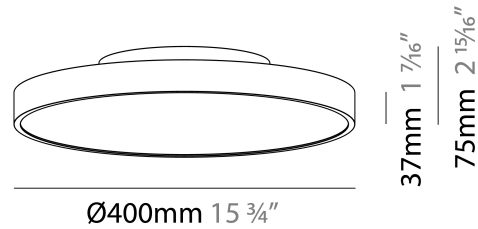

GENERAL

Series: Sign Diva
Subseries: Sign Diva
Partner: Prolicht
Division: Architectural
Installation: Surface
Product Type: Ceiling Surface
Mounting Location: Ceiling
Light Distribution: Direct / Indirect

PHYSICAL

Shape: Round
Diameter (mm): 400
Diameter (in): 15 3/4
Height (mm): 75
Height (in): 2 15/16
Weight (kg): 2.302
Weight (lbs): 5.075

Diffuser: [Direct - PMMA - Opal/Micro-Prism/Sparkling Secret/Vintage Industrial with Shine Ring / Indirect - White/Yellow/Orange/Red/Blue/Green](#)

Fixture Finish: [SSR / BKV / CWI / CRY / HAB / UFT / ITA / RUA / FTG / MYG / LOD / PUS / FRO / FUP / KIA / POP / BLS / SPG / MEY / GOH / CHC / COM / ABZ / JAG / OBR / MOS / ROR](#)

Fixture Material: [PMMA / Extruded Aluminum / Steel](#)

ELECTRICAL

Lamp Type: LED (Zhaga Standard)
Input Wattage (W): 19.8
Total Output Wattage (W): 16
Dimming: Tri-Mode (Non-Dimming and Phase Dimming (120Vac only) and 0-10V Dimming)
Driver Included: Yes
Driver Location: Integrated
Driver Type: Constant Current - Universal
Driver Class: Class 2
Input Voltage (V): 120 - 277
Constant Current (MA): 500

LED

Color Temperature (*K): 3000 / 3500 / 4000
Max. Delivered Lumen (lm): 2280 / 2313 / 2360
CRI: >90 CRI
Lamp Life (hrs): 50000

OPTICAL

RATINGS AND CERTIFICATIONS

Certified By: Certified for North American Standards
IP rating: IP20