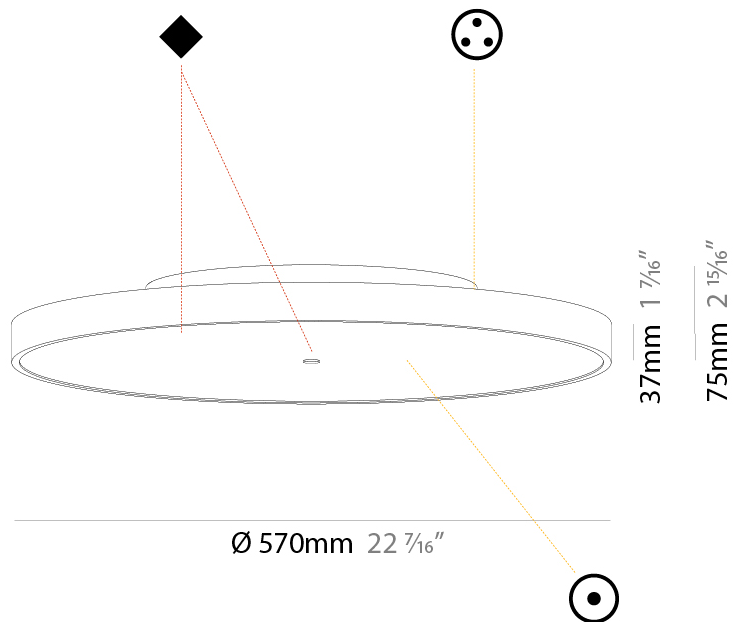

GENERAL

Series: Sign Diva
Subseries: Sign Diva
Partner: Prolicht
Division: Architectural
Installation: Surface
Product Type: Ceiling Surface
Mounting Location: Ceiling
Light Distribution: Direct / Indirect

PHYSICAL

Shape: Round
Diameter (mm): 570
Diameter (in): 22 7/16
Height (mm): 75
Height (in): 2 15/16
Weight (kg): 7.066
Weight (lbs): 15.578

Diffuser: Direct - PMMA - Opal/Micro-Prism/Sparkling Secret/Vintage Industrial with Shine Ring / Indirect - White/Yellow/Orange/Red/Blue/Green

Fixture Finish: SSR / BKV / CWI / CRY / HAB / UFT / ITA / RUA / FTG / MYG / LOD / PUS / FRO / FUP / KIA / POP / BLS / SPG / MEY / GOH / CHC / COM / ABZ / JAG / OBR / MOS / ROR

Fixture Material: PMMA / Extruded Aluminum / Steel

ELECTRICAL

Lamp Type: LED (Zhaga Standard)
Input Wattage (W): 58.3
Total Output Wattage (W): 53
Dimming: Tri-Mode (Non-Dimming and Phase Dimming (120Vac only) and 0-10V Dimming)

Driver Included: Yes
Driver Location: Integrated
Driver Type: Constant Current - Universal
Driver Class: Class 2

Input Voltage (V): 120 - 277
Constant Current (MA): 350

LED

Color Temperature (*K): 3000 / 3500 / 4000
Max. Delivered Lumen (lm): 6170 / 6292 / 6420
CRI: >90 CRI
Lamp Life (hrs): 50000

OPTICAL

RATINGS AND CERTIFICATIONS

Certified By: Certified for North American Standards
IP rating: IP20