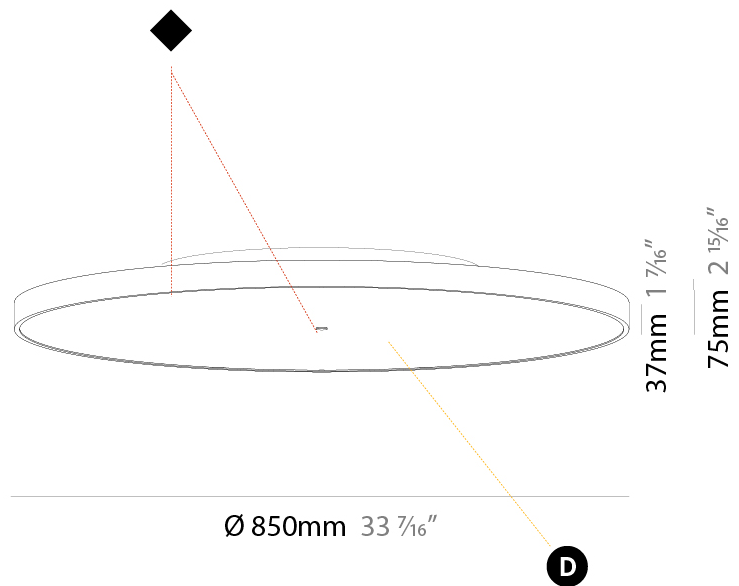

GENERAL

Series: Sign Diva
Subseries: Sign Diva
Partner: Prolicht
Division: Architectural
Installation: Surface
Product Type: Ceiling Surface
Mounting Location: Ceiling
Light Distribution: Direct

PHYSICAL

Shape: Round
Diameter (mm): 850
Diameter (in): 33 7/16
Height (mm): 75
Height (in): 2 15/16
Weight (kg): 12.925
Weight (lbs): 28.495
Diffuser: PMMA - Opal/Micro-Prism/Sparkling Secret/Vintage Industrial with Shine Ring
Fixture Finish: SSR / BKV / CWI / CRY / HAB / UFT / ITA / RUA / FTG / MYG / LOD / PUS / FRO / FUP / KIA / POP / BLS / SPG / MEY / GOH / CHC / COM / ABZ / JAG / OBR / MOS / ROR
Fixture Material: PMMA / Extruded Aluminum / Steel

ELECTRICAL

Lamp Type: LED (Zhaga Standard)
Input Wattage (W): 96.8
Total Output Wattage (W): 76.8
Dimming: Tri-Mode (Non-Dimming and Phase Dimming (120Vac only) and 0-10V Dimming)
Driver Included: Yes
Driver Location: Integrated
Driver Type: Constant Current - Universal
Driver Class: Class 2
Input Voltage (V): 120 - 277
Constant Current (MA): 600

LED

Color Temperature (°K): 3000 / 3500 / 4000
Max. Delivered Lumen (lm): 11160 / 11388 / 11620
CRI: >90 CRI
Lamp Life (hrs): 50000

OPTICAL

RATINGS AND CERTIFICATIONS

Certified By: Certified for North American Standards
IP rating: IP20